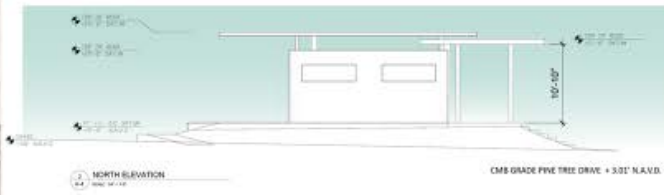

Tennis Courts and Facility